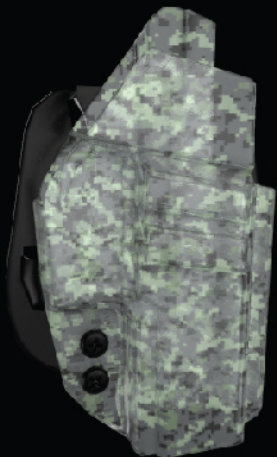

**Unlimited Colors**  
Including Metallic and Pearl Effect

**More than 50 Textures**  
Including Leather and Carbon Fiber

**More than 50 Textures**  
Featuring Boltaron® WR

**Dual-sided Colors and Textures**  
Featuring Boltaron® CF and HC

**Dual-sided Colors and Textures**  
Featuring Boltaron® BF and HC

**Prints with Dual-sided Textures**

**Transluents with Embedded Prints**

**Transluents with Single and  
Dual-sided Textures**

Often mislabeled but never matched. SIMONA Boltaron® carbon fiber is the original favorite for attractive and durable molded thermoplastic holsters.