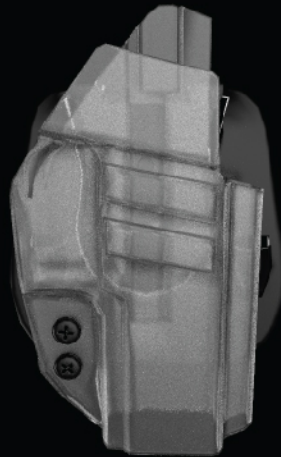

SIMONA  
boltaron

**HEAVY DUTY  
HOLSTERS.**

**TACTICAL  
POLYMERS.**

**BOLTARON IS  
BETTER**

Scan the QR code to discover  
the design possibilities for  
thermoplastic holsters only  
from SIMONA Boltaron.

**Unlimited Colors**  
Including Metallic and Pearl Effect

**More than 50 Textures**  
Including Leather and Carbon Fiber

**More than 50 Textures**  
Featuring Boltaron® WR

**Dual-sided Colors and Textures**  
Featuring Boltaron® CF and HC

**Dual-sided Colors and Textures**  
Featuring Boltaron® BF and HC

**Prints with Dual-sided Textures**

**Transluents with Embedded Prints**

**Transluents with Single and  
Dual-sided Textures**

Often mislabeled but never matched. SIMONA Boltaron® carbon fiber is the original favorite for attractive and durable molded thermoplastic holsters.